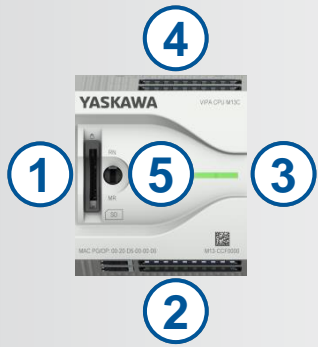

Flow Control

- Pumping
- Ventilation
- Level Control

SUMMARY

BLUETOOTH

SERIAL

30 BUILT-IN CHANNELS

FULL SOFTWARE FREE OF CHARGE

2x ETHERNET PORTS