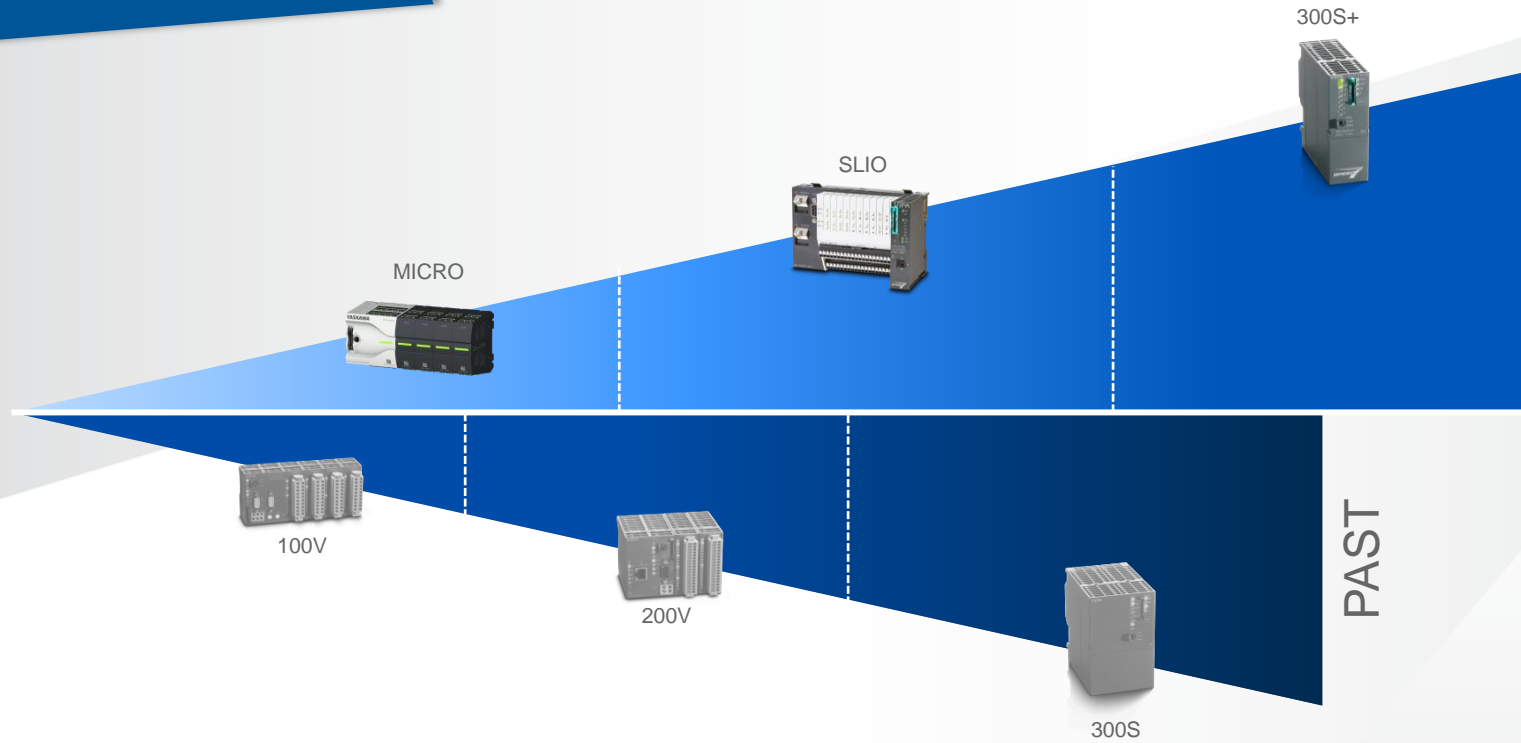

YASKAWA

EVEN THE LARGEST AVALANCHE IS TRIGGERED BY SMALL THINGS.

The new VIPA MICRO PLC

VIPA CONTROLS

MICRO PLC

16 DIGITAL INPUTS

12 DIGITAL OUTPUTS

2 ANALOGUE INPUTS

2 ACTIVE ETHERNET PORTS

UP TO 128 KB MEMORY

SCALABLE UP TO 160 I/Os

UP TO 20x FASTER

VIPA PORTFOLIO

TODAY

PAST

SMART DESIGN

SPRING CLAMP TECHNOLOGY

- Guaranteed Connection in Case of Vibration

PUSH-IN TERMINALS

- Faster Wiring Time

REMOVABLE CONNECTORS

- Easy and Quick Pre-Wiring

TOOL FREE MOUNTING

- Fast and Easy Mounting

QR CODE

- Easy and Quick Device Info

BLUETOOTH

- Device Status
- Diagnostics
- Visualization

HIGH PERFORMANCE BACKPLANE BUS

- Up to 48 Mbit/s
- Ultra Fast Reaction Time of 20 μ s

MULTI-PROGRAMMABLE

- SPEED7 Studio
- SIMATIC Manager
- TIA Portal
- WinPLC7