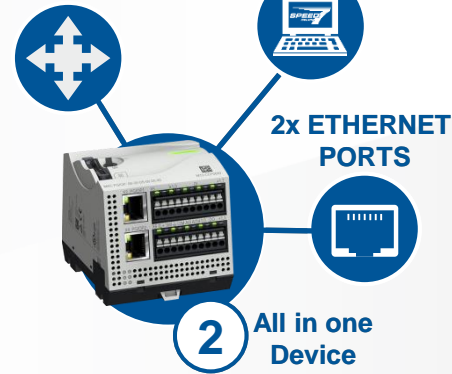

- Light Control
- Acclimatization
- Water/Waste
- Energy Management

Handling Systems

- Conveyor Control
- Lift Facilities
- Crane Applications

Machine Control

- Converge Station
- Separating Station
- Palletizer
- Bottling

Flow Control

- Pumping
- Ventilation
- Level Control

SUMMARY

BLUETOOTH

SERIAL

30 BUILT-IN CHANNELS

FULL SOFTWARE FREE OF CHARGE

2x ETHERNET PORTS

UP TO 8 EXPANSION MODULES AND 160 CHANNELS

MANY EXPANSION OPTIONS

REMOVABLE CONNECTORS **SPRING CLAMP TECHNOLOGY**

PUSH-IN CONNECTION

UP TO 128 KB FULLY RETENTIVE WORK MEMORY

SECURITY LOCK

QUICK UPGRADE VIA SD CARD