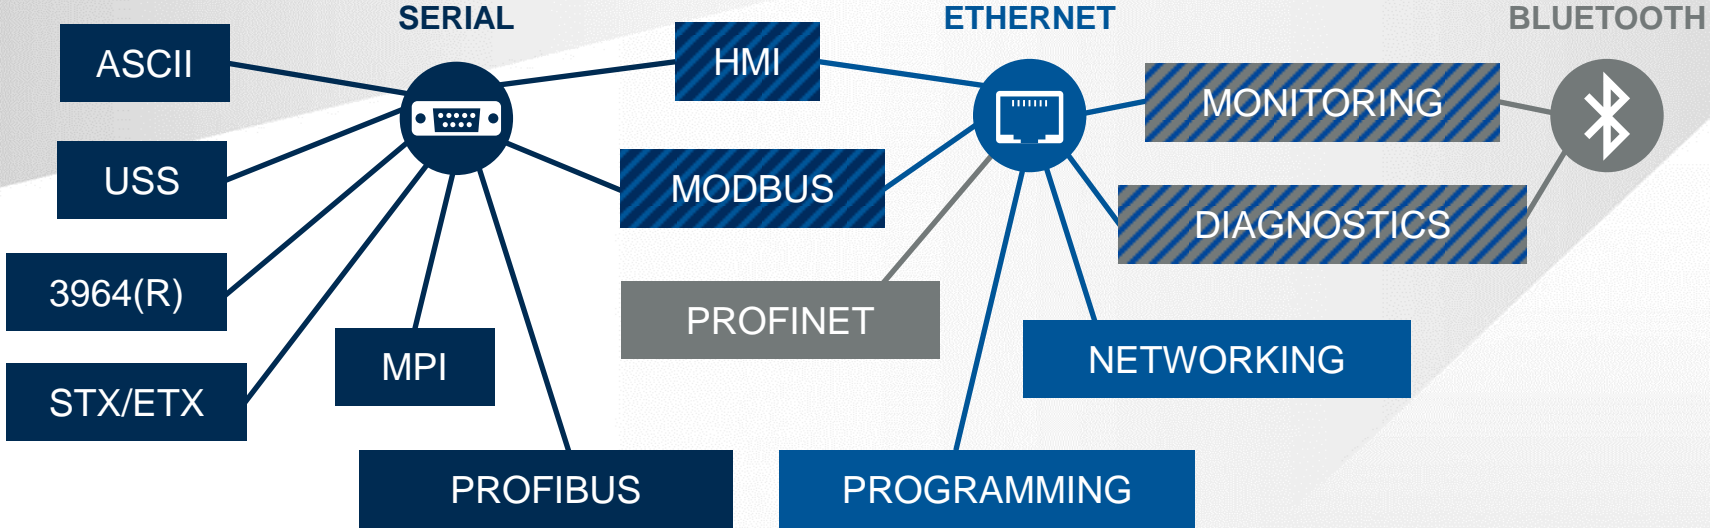

2 ANALOGUE INPUTS

16 DIGITAL OUTPUTS

8 DIGITAL OUTPUTS RELAY

16 DIGITAL IN-/OUTPUTS

2 ANALOGUE OUTPUTS

OPEN COMMUNICATION

TYPICAL APPLICATIONS

Infrastructure

- Light Control
- Acclimatization
- Water/Waste
- Energy Management

Handling Systems

- Conveyor Control
- Lift Facilities
- Crane Applications

Machine Control

- Converge Station
- Separating Station
- Palletizer
- Bottling

Flow Control

- Pumping
- Ventilation
- Level Control

SUMMARY

BLUETOOTH

SERIAL

30 BUILT-IN CHANNELS

FULL SOFTWARE FREE OF CHARGE

2x ETHERNET PORTS